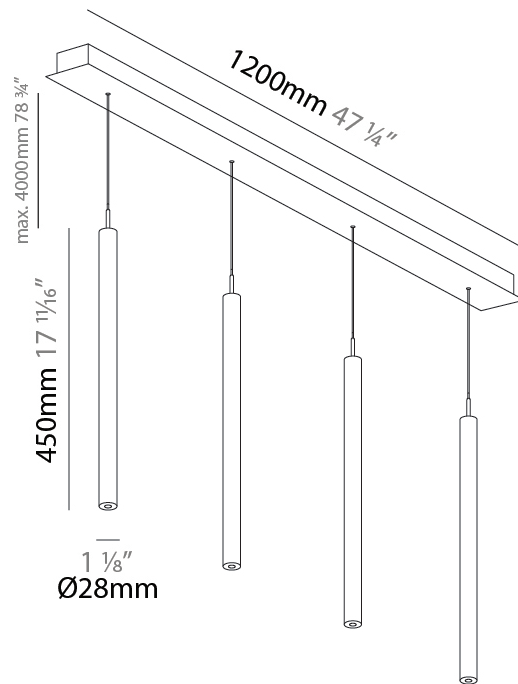

GENERAL

Series: G-Mini Channel
Subseries: G-Mini Channel Hangover
Partner: Prolicht
Division: Architectural
Installation: Suspension
Product Type: Clusters
Mounting Location: Ceiling
Light Distribution: Direct

PHYSICAL

Shape: Cylinder
Diameter (mm): 28
Diameter (in): 1 1/8"
Length (mm): 1200
Length (in): 47 1/4"
Height (mm): 450
Height (in): 17 11/16"

Diffuser: Shine Ring - NOR / OPL / YEL / ORA / RED / BLU / GRN
Fixture Finish: SSR / BKV / CWI / CRY / HAB / UFT / ITA / RUA / FTG / MYG / LOD / PUS / FRO / FUP / KIA / POP / BLS / SPG / MEY / GOH / CHC / COM / ABZ / JAG / OBR / MOS / ROR
Accent Finish: NOF / COP / MIR / SSS
Fixture Material: Extruded Aluminum / Steel
Cable Details: 2000mm/78 3/4" / 4000mm/157 1/2" - Cable, Black, Green, Orange, Red, White

ELECTRICAL

Lamp Type: LED (Zhaga Standard)
Input Wattage (W): 26
Total Output Wattage (W): 23.7
Dimming: Tri-Mode (Non-Dimming and Phase Dimming (120Vac only) and 0-10V Dimming)
Driver Included: Yes
Driver Location: Integrated
Driver Type: Constant Current - Universal
Driver Class: Class 2
Input Voltage (V): 120 - 277

LED

Color Temperature (°K): 2700 / 3000 / 3500 / 4000
Max. Delivered Lumen (lm): 1557 / 1421 / 1499 / 1450
Nominal Lumen (lm): 1840 / 1949 / 2057 / 2112
CRI: >90 CRI
Lamp Life (hrs): 50000

OPTICAL

Beam Angle: 32 / 58

RATINGS AND CERTIFICATIONS

Certified By: Certified for North American Standards
IP rating: IP20