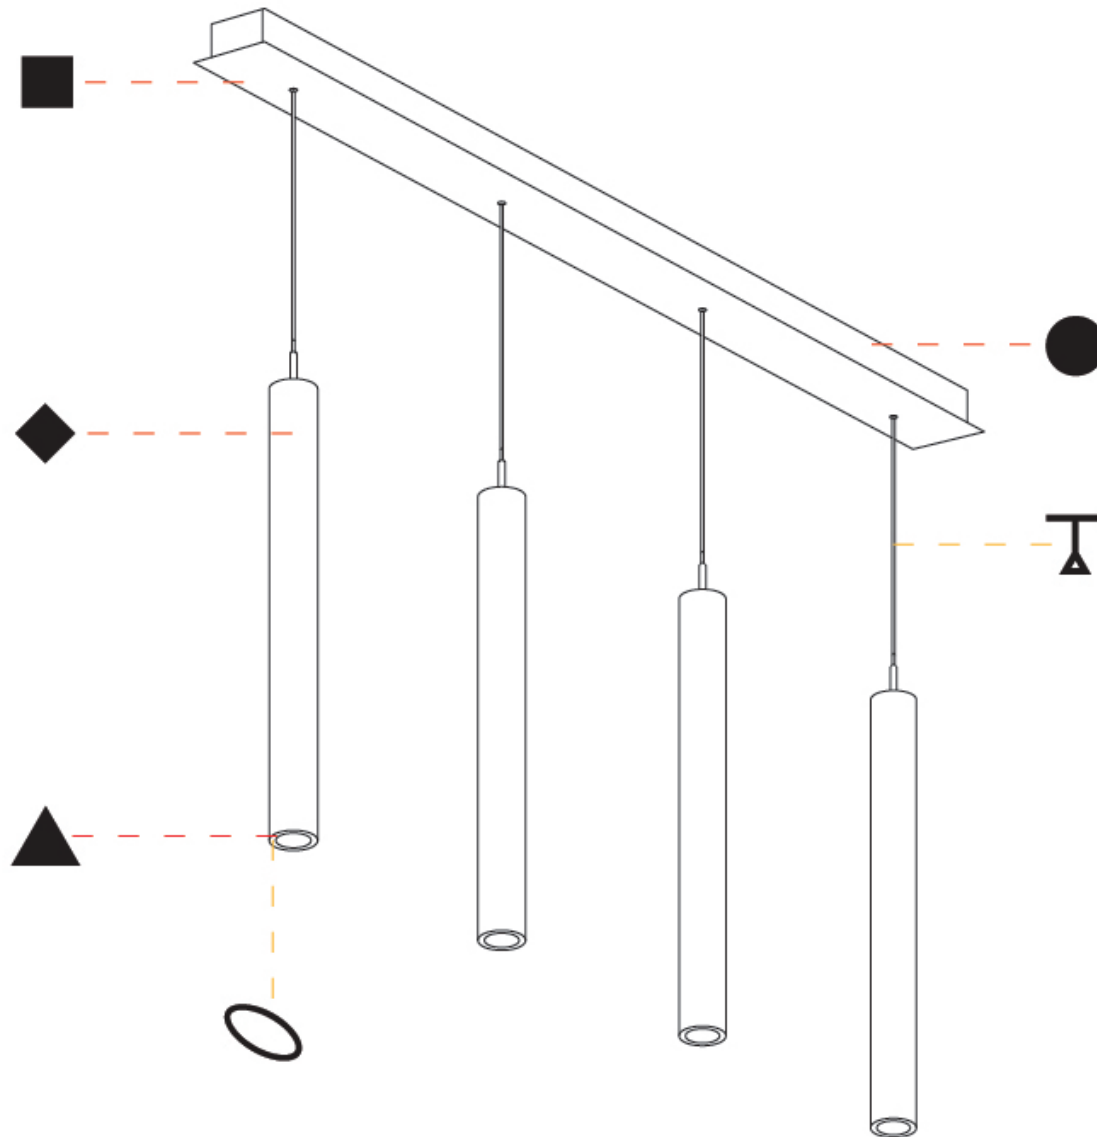

G-MINI CHANNEL HANGOVER SUSPENSION

A300623-

PROJECT
TYPE
SPECIFIER
QUANTITY
DATE

A